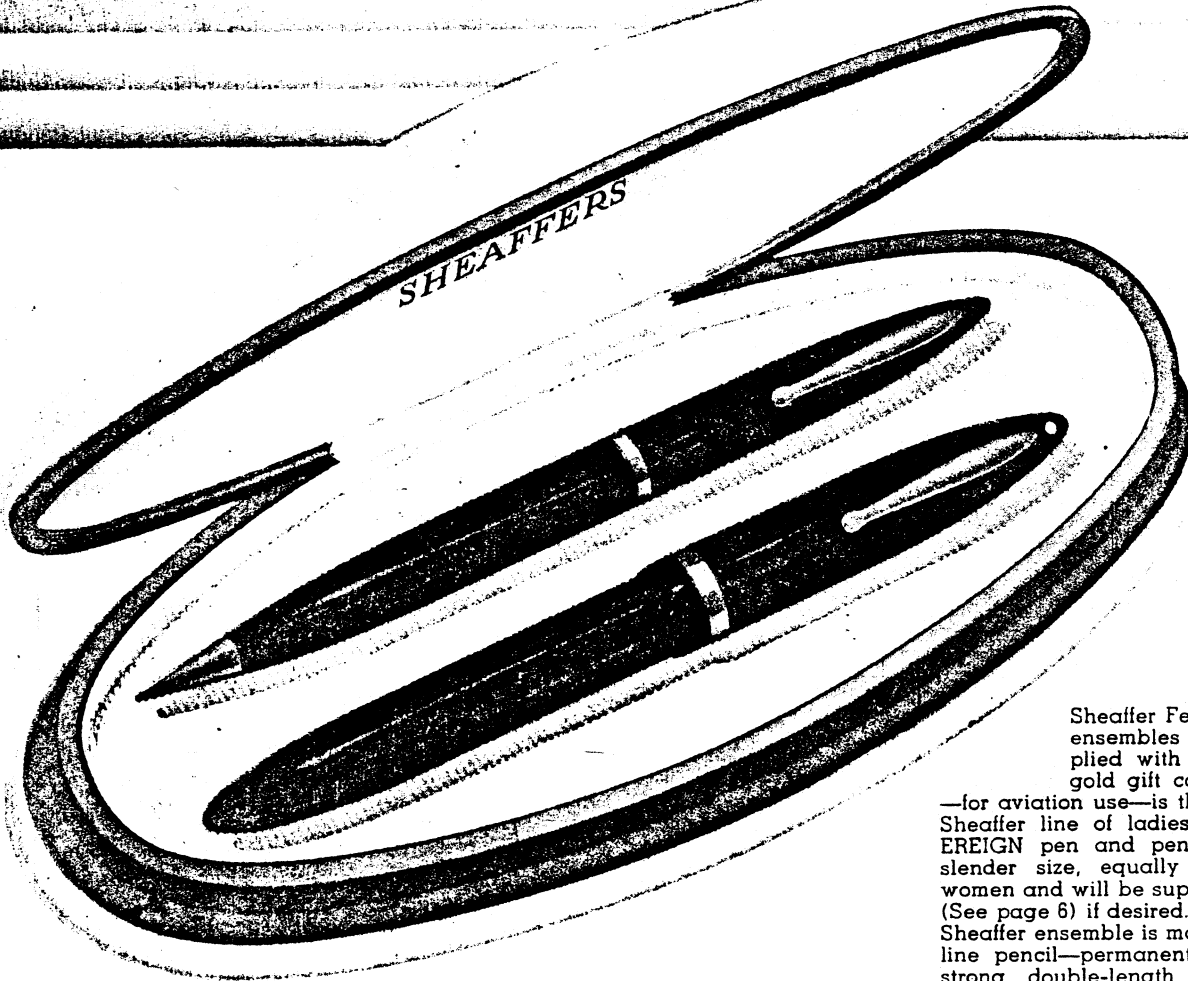

WHITE DOT *Lifetime** AND *Feathertouch** GIFT ENSEMBLES FOR WOMEN

Sheaffer Feathertouch and LIFETIME ensembles for ladies' gifts are supplied with this beautiful white and gold gift case. The LADY SKYBOY—for aviation use—is the newest addition to the Sheaffer line of ladies' ensembles. The SOVEREIGN pen and pencil ensemble is a long, slender size, equally preferred by men and women and will be supplied with men's gift case (See page 6) if desired. Each pen in a matching Sheaffer ensemble is mated with the correct Fine-line pencil—permanently sharp because of its strong, double-length lead with 39% smaller writing point. On this page are listed gift ensembles for women—on the opposite page, pens and pencils individually.

LADY SKYBOY ENSEMBLE Lifetime Feathertouch

<u>Color</u>	<u>List $12.25</u>	<u>Code</u>
<i>Visulated—(Lever Style)</i>		
Black		GIDZE
Golden Brown		GABUL
Gray Pearl		GABER
Marine Green		GABIT
Carmine		GABOS

*

**SHEAFFER'S SKYBOY
THE AIRPLANE SPECIAL
FOR ALL WHO TRAVEL
FOR ALL WHO WRITE**

SOVEREIGN ENSEMBLE Lifetime Feathertouch

<u>Color</u>	<u>List $12.75</u>	<u>Code</u>
<i>Visulated—(Lever Style)</i>		
Black		DOCAN
Golden Brown		KALOV
Gray Pearl		RIBDE
Marine Green		EKOFB
Carmine		ABAJU

One-Stroke Vacuum

Black		DODAB
Golden Brown		KALEB
Gray Pearl		RUBIM
Marine Green		EKUDF
Carmine		ABAKY

LADY SHEAFFER ENSEMBLE Lifetime Feathertouch

<u>Color</u>	<u>List $12.25</u>	<u>Code</u>
<i>Visulated—(Lever Style)</i>		
Black		LADCA
Black (Chrome trim)		EBAGU
Golden Brown		KALIC
Gray Pearl		RUCON
Marine Green		ELACG
Carmine		ABALR

One-Stroke Vacuum

Black		LADAG
Golden Brown		KALUD
Gray Pearl		RUDUP
Marine Green		ELEBH
Carmine		ABAMN

MILADY ENSEMBLE Streamlined Feathertouch

<u>Color</u>	<u>List $8.50</u>	<u>Code</u>
<i>Visulated—(Lever Style)</i>		
Black		LADPE
Black (Chrome trim)		EBADI
Golden Brown		KALIN
Gray Pearl		RUMOZ
Marine Green		ELIWK
Carmine		ABASL

One-Stroke Vacuum

Black		LADUI
Golden Brown		KALCO
Gray Pearl		RUNUB
Marine Green		ELOVL
Carmine		ABATB